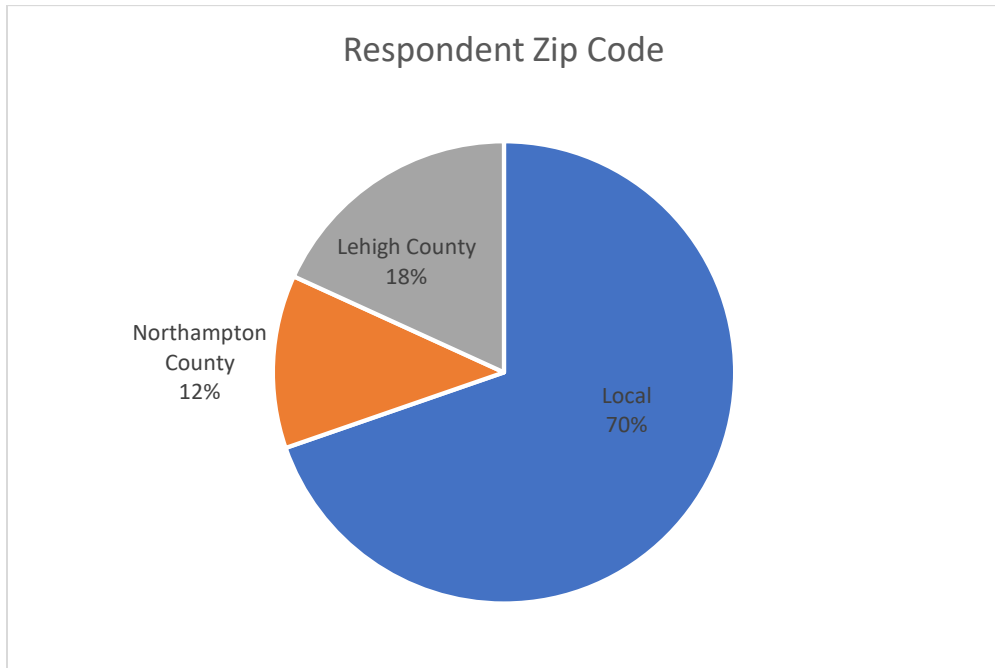

#### Actual Count

Interval	Park side	Street side
3:20pm-3:40pm	15	12
4:20pm-4:40pm	8	17
5:20pm-5:40pm	6	8
6:20pm-market close	0	1
<b>Total</b>	<b>29</b>	<b>38</b>

**Total Estimated Customers: 201**

N=66

N=66

N=66

N=66

N=66