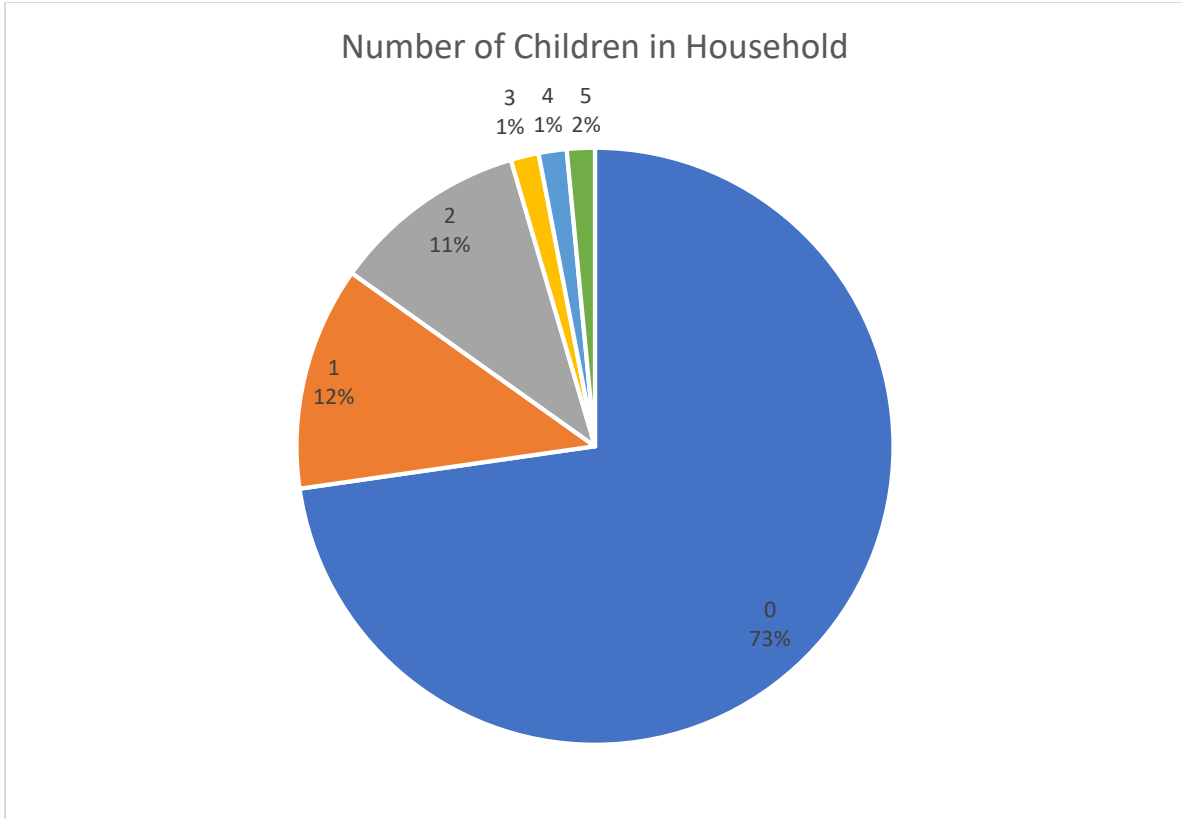

#### Actual Count

Interval	Park side	Street side
3:20pm-3:40pm	15	12
4:20pm-4:40pm	8	17
5:20pm-5:40pm	6	8
6:20pm-market close	0	1
<b>Total</b>	<b>29</b>	<b>38</b>

**Total Estimated Customers: 201**

N=66

N=66

N=66

N=66

N=66