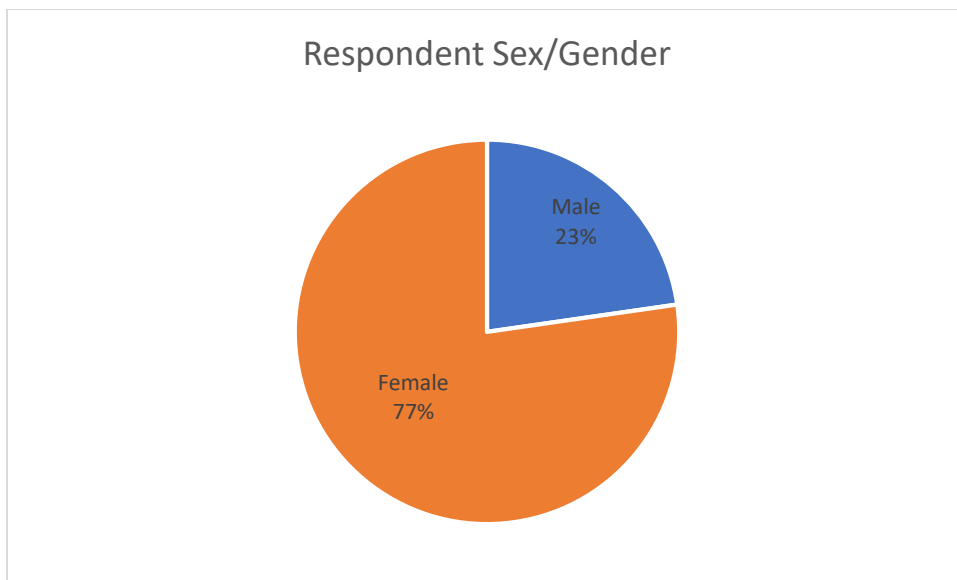

#### Actual Count

Interval	Park side	Street side
3:20pm-3:40pm	15	12
4:20pm-4:40pm	8	17
5:20pm-5:40pm	6	8
6:20pm-market close	0	1
<b>Total</b>	<b>29</b>	<b>38</b>

**Total Estimated Customers: 201**

N=66

N=66