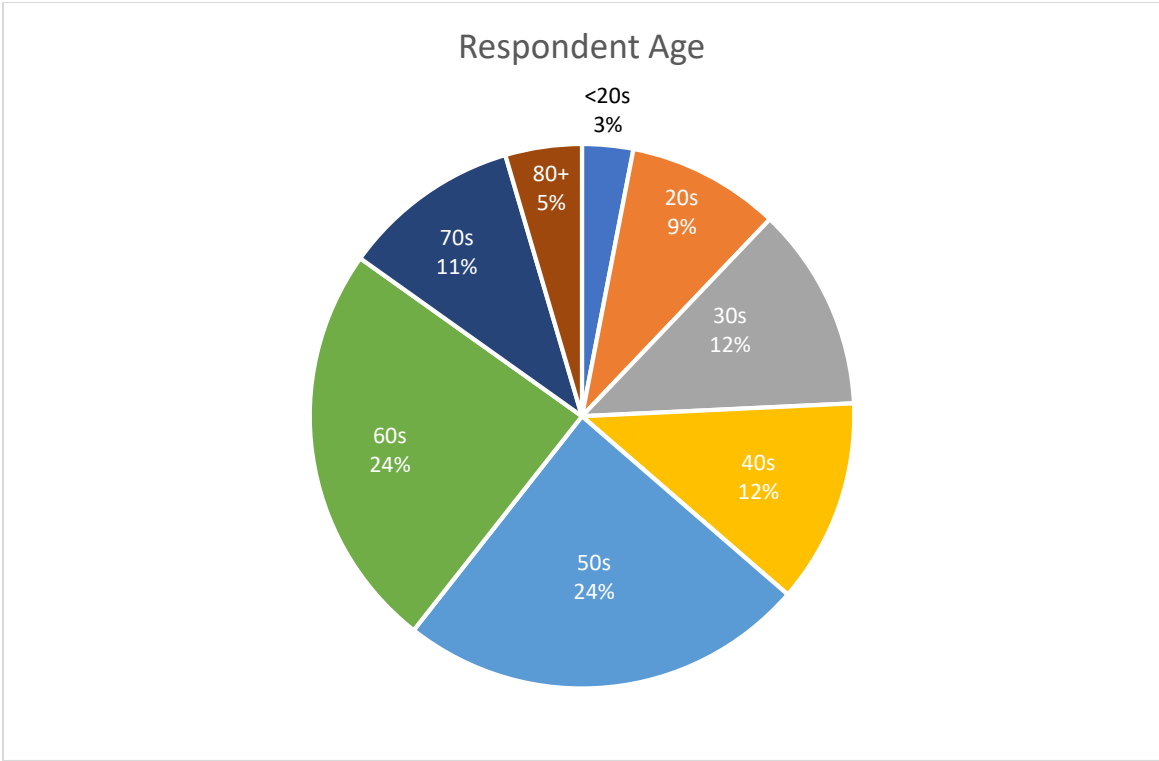

#### Actual Count

Interval	Park side	Street side
3:20pm-3:40pm	15	12
4:20pm-4:40pm	8	17
5:20pm-5:40pm	6	8
6:20pm-market close	0	1
<b>Total</b>	<b>29</b>	<b>38</b>

**Total Estimated Customers: 201**

N=66

N=66