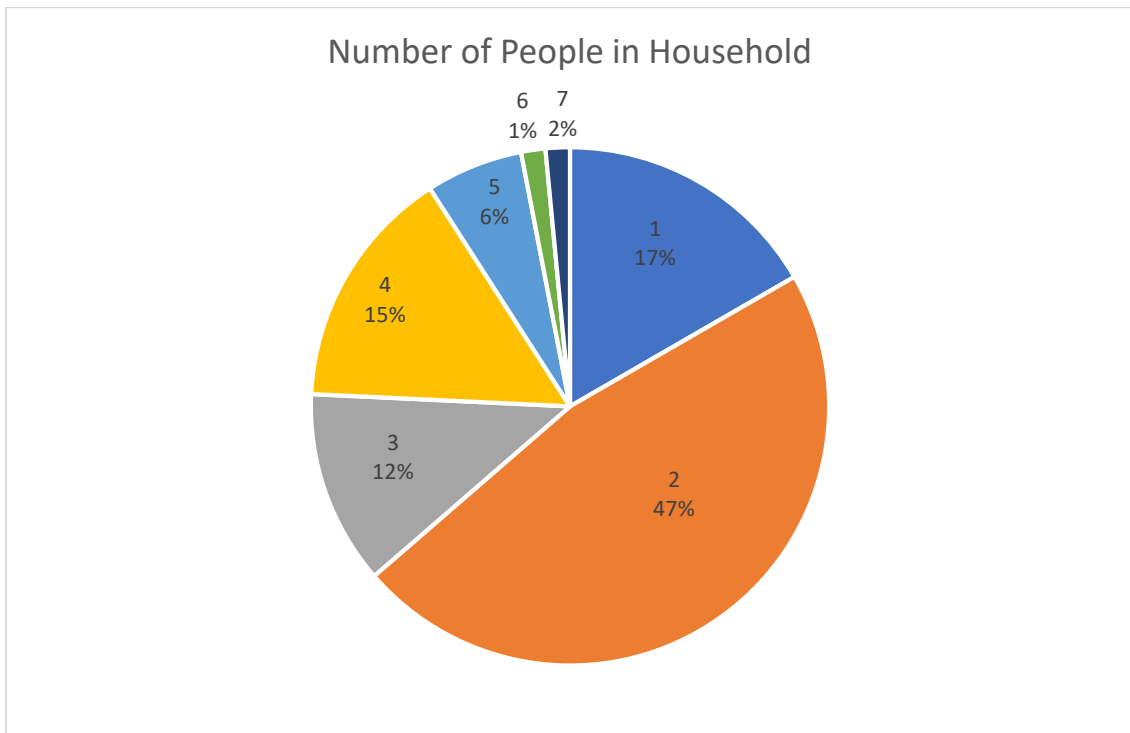

#### Actual Count

Interval	Park side	Street side
3:20pm-3:40pm	15	12
4:20pm-4:40pm	8	17
5:20pm-5:40pm	6	8
6:20pm-market close	0	1
<b>Total</b>	<b>29</b>	<b>38</b>

**Total Estimated Customers: 201**

N=66

N=66

N=66

N=66

N=66